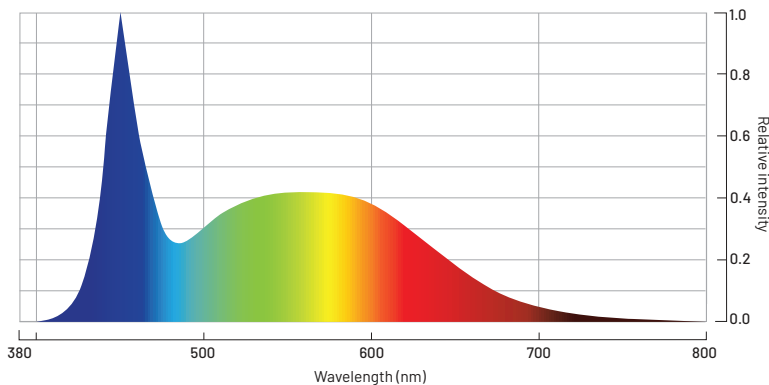

T5 LED 25W 6500K TYPE B

SPECIFICATION SHEET

Item Code: **JN-LED25/T5/865**

Description: **JUNGLE T5 LED 25W 6500K Type B**

Specifications	
Type	Type B, Double Ended, Gen1
Base	G5
Wattage	25W
Voltage Frequency	50/60Hz
CCT	6,500K
CRI	82
Diffuser Type	Clear Glass Tube
Light Output	3,500LM
Beam Angle	170°
Power Factor	>0.9
Rated Lifetime	>50,000 Hours
Diameter (in)	0.74"
Max Ambient Temperature	113°F / 45°C
Weight	0.4 lb
Max Overall Length (MOL) (in)	45.8"
Certification Standard	UL1993, UL 1598C FCC Part 15 class B, NSF

PRODUCT HIGHLIGHTS

- Energy Efficient (40% less energy than HPS lamps)
- Compatible with Jungle T5 LED Fixture
- Direct-wire, 120-277 AC input
- Full glass housing: No aging, yellowing, bending
- Instant-ON, Mercury free
- UL1993, UL 1598C
- Warranty: 1-Year Limited